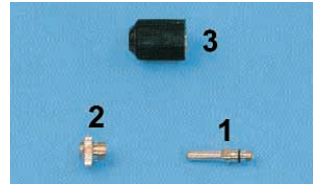

MESSER GRIESHEIM® PCH 60

ITEM	CODE	DESCRIPTION
1	753.03293	Electrode - HF
2	753.03311	Tip Ø1.0
3	753.03314	Nozzle retaining cap

MESSER GRIESHEIM® PCH 95

ITEM	CODE	DESCRIPTION
1	753.03293	Electrode - HF
2	753.03753	Tip Ø1.0
	753.03754	Tip Ø1.2
3	753.03751	Nozzle retaining cap
4	753.03777	Spacer spring

MESSER GRIESHEIM® PCH100/PCM250

ITEM	CODE	DESCRIPTION
1	445.292	Tip Ø 1.0
	445.291	Tip Ø 1.4
		Tip Ø 1.6
	445.327	Tip Ø 2.0
	445.261	Tip Ø 2.5
2	445.278	Ceramic shroud PCH100
	445.259	Ceramic shroud PCH250